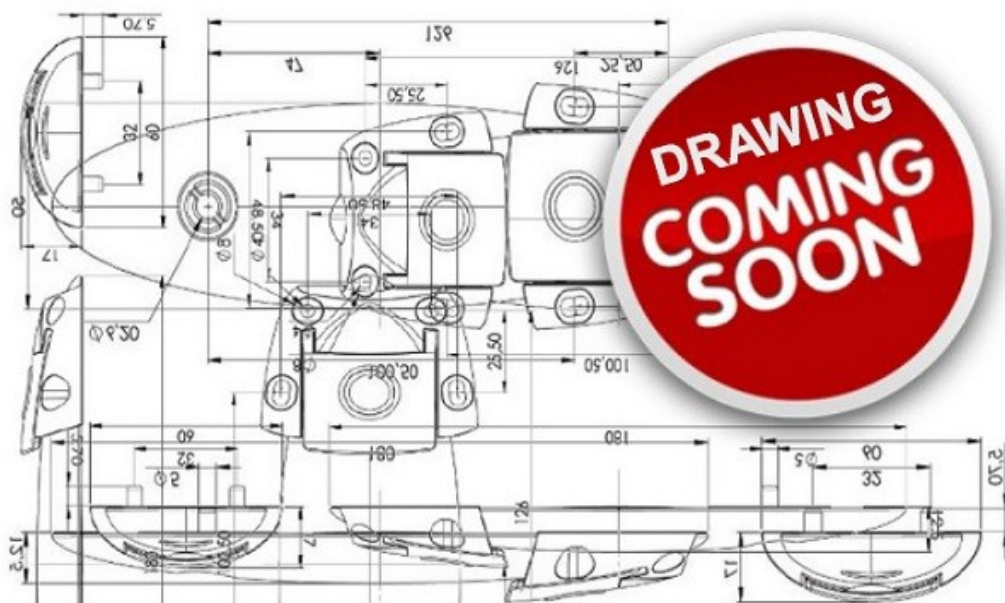

PRODUCT SHEET

Description:

D-Handle "Crow", cc 128mm,31x208mm, Oak - Oiled, W/Screws M4x22mm

Item number:

17.03.000-0

Units	Box	Carton	HS Code	Barcode
Pcs.			9403910090	 5704866517614

SISO A/S

Mileparken 11
DK-2740 Skovlunde
Denmark
VAT: 24786013